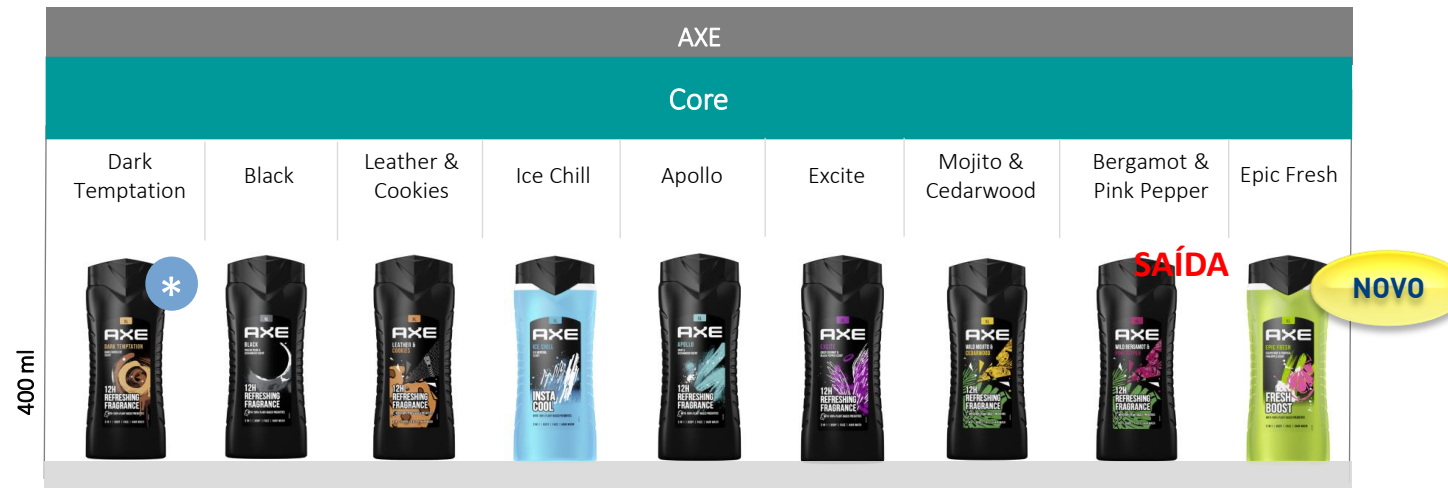

SKIN CLEANSING