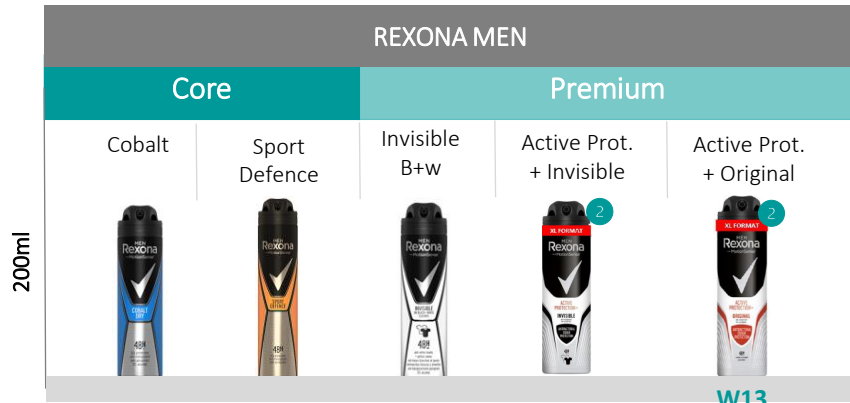

DEOS GROSSO (200ml)

NOVO

200ml
COBALT

6 un./caixa

3 014230 010262

200ml
SPORT DEFENCE

6 un./caixa

8 717644 891551

200ml

ACT. PROTECTION ORIGINAL

6 un./caixa

8 710447 493854

200ml

ACT. PROTECTION INVISIBLE

6 un./caixa

8 710447 493847

200ml

INVISIBLE B + W

6 un./caixa

8 710447 493878